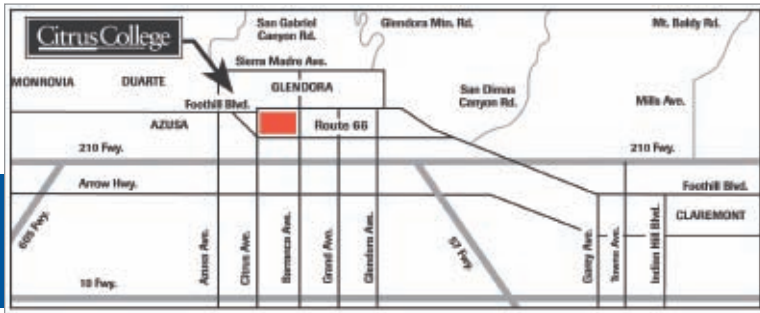

Information...

online

Order through the internet at our website www.haughpac.com. Service fees apply.

in person

Buy tickets at the Haugh Performing Arts Center Box Office during regular hours or one hour prior to any performance.

by phone

Charge your ticket orders to Visa, MasterCard, Discover or Amex by calling (626) 963-9411.

by fax

Fax completed order form provided on the following page to (626) 335-4715.

by mail

Order tickets by mail using the form provided on the following page. Enclose check or money order made payable to Citrus College, or write your Visa, MasterCard, Discover or American Express account number, 3-digit verification code and expiration date in the spaces provided.

Mail order to:

**Haugh Performing Arts Center at Citrus College
1000 W. Foothill Blvd., Glendora, CA 91741-1899**

BOX OFFICE HOURS

Tuesday - Saturday
11 AM - 4 PM

How To Order...

if you have special needs...

Please inform us when purchasing tickets if anyone in your party requires wheelchair seating or aisle access. Wheelchair seating is available on both sides of the theatre. Assistive Listening Devices (ALDs) are available in the Haugh theatre lobby before all performances.

we cater to crowds!

Groups of twenty or more can get discounts to many of our performances. And the parking is FREE! For assistance in planning your special group event, call the Box Office at (626) 963-9411.

fine print

All dates and performances subject to change. No refunds. All mail, phone, fax and web orders will be charged a $3 processing fee. Web orders are also charged a per ticket service fee. Exchanges can only be made for shows with multiple performances and are subject to a $2 per ticket service charge.

We love kids, but young children can be disruptive to our performances. Please use discretion when bringing a child. Everyone, regardless of age – INCLUDING INFANTS & TODDLERS – must have a ticket to be admitted to the theatre.

Latecomers will be seated at the discretion of the house staff.

**Please turn off all electronic devices during performances.
Recording devices, food and beverages are not permitted in the theatre.
Programs, dates, and times are subject to change.**

The Haugh Performing Arts Center and Citrus Little Theatre are located about a mile north of the 210 Freeway at the corner of Citrus Ave. and Foothill Blvd. in Glendora.

Directions