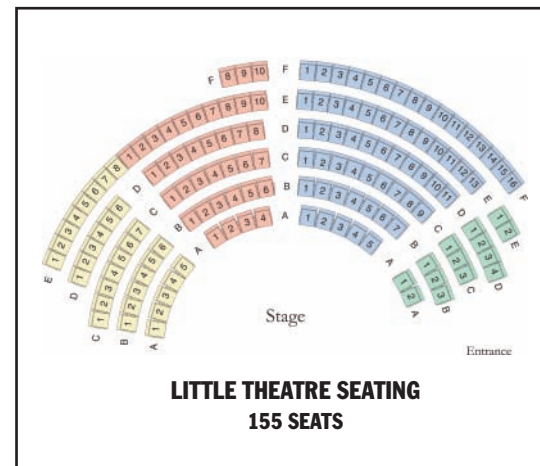

11 Events

Season: \$230 / \$214

THE GRAND SLAM • 19 EVENTS! • SAVE 25%

Evenings at Eight & Sundays at Two • \$380/\$352

SERIES TICKETS • SAVE OVER 40%

Saturday Series for Kids

- Oct 17** Charlotte's Web
- Nov 7** The Jungle Book
- Jan 30** The Little Engine That Could
- Feb 13** Nate The Great
- Mar 13** Hocus-Pocus!
- Apr 17** Beauty and the Beast
- Apr 24** Chinese Acrobats

Season (7 shows): \$25

For a detailed seating map, please visit our website at: www.haughpac.com