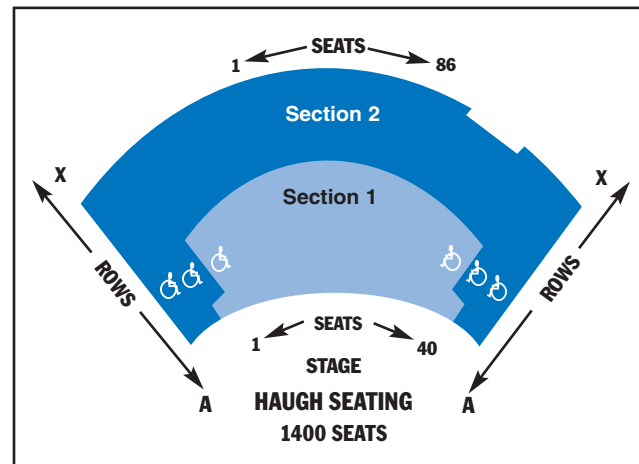

11 Events

Season: \$230 / \$214

THE GRAND SLAM • 19 EVENTS! • SAVE 25%

Evenings at Eight & Sundays at Two • \$380/\$352

SERIES TICKETS • SAVE OVER 40%

Saturday Series for Kids

- Oct 17** Charlotte's Web
- Nov 7** The Jungle Book
- Jan 30** The Little Engine That Could
- Feb 13** Nate The Great
- Mar 13** Hocus-Pocus!
- Apr 17** Beauty and the Beast
- Apr 24** Chinese Acrobats

Season (7 shows): \$25

For a detailed seating map, please visit our website at: www.haughpac.com